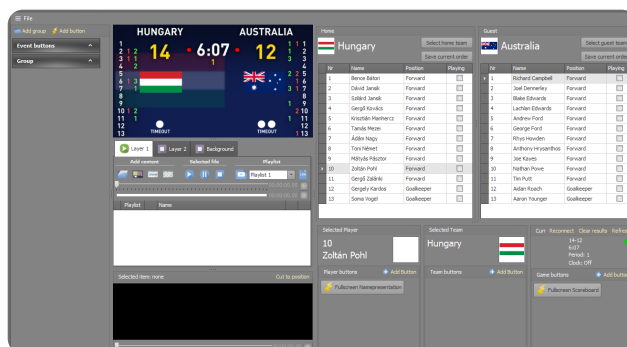

Sport In The Box Waterpolo Interface