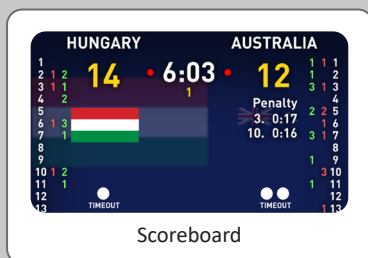

Waterpolo Interface

Sport In The Box has a team interface for waterpolo where teams are managed and saved. Each team with team name, logo and player lineup with names, numbers, pictures and positions can be entered. This, together with the live data from a connected Calypso controller can then be used to display scoreboard, player presentations, team lineup, penalties at the click of a single button.

TOP FEATURES

- Connects directly to Calypso waterpolo controller
- Scoreboard graphics with customizable colors
- Team interface with teamlogos and player pictures
- Output windows in any size and position on desktop removes the need for a scaler

Sport In The Box Waterpolo Interface

Sport In The Box Laptop & Rack Mount Computer

Graphics

Sport In The Box for Waterpolo comes with full screen scoreboard style graphics where you can customize colors and background. Custom graphics pack can be implemented upon request.

Sport In The Box can have multiple screen controllers that render different content at the same time. This can be used to control multiple screens or to show scoreboard on part of the videoboard and sponsors or video on the other part. With the help of quickbuttons the user can quickly show animations and commercials synchronized in both screen controllers.